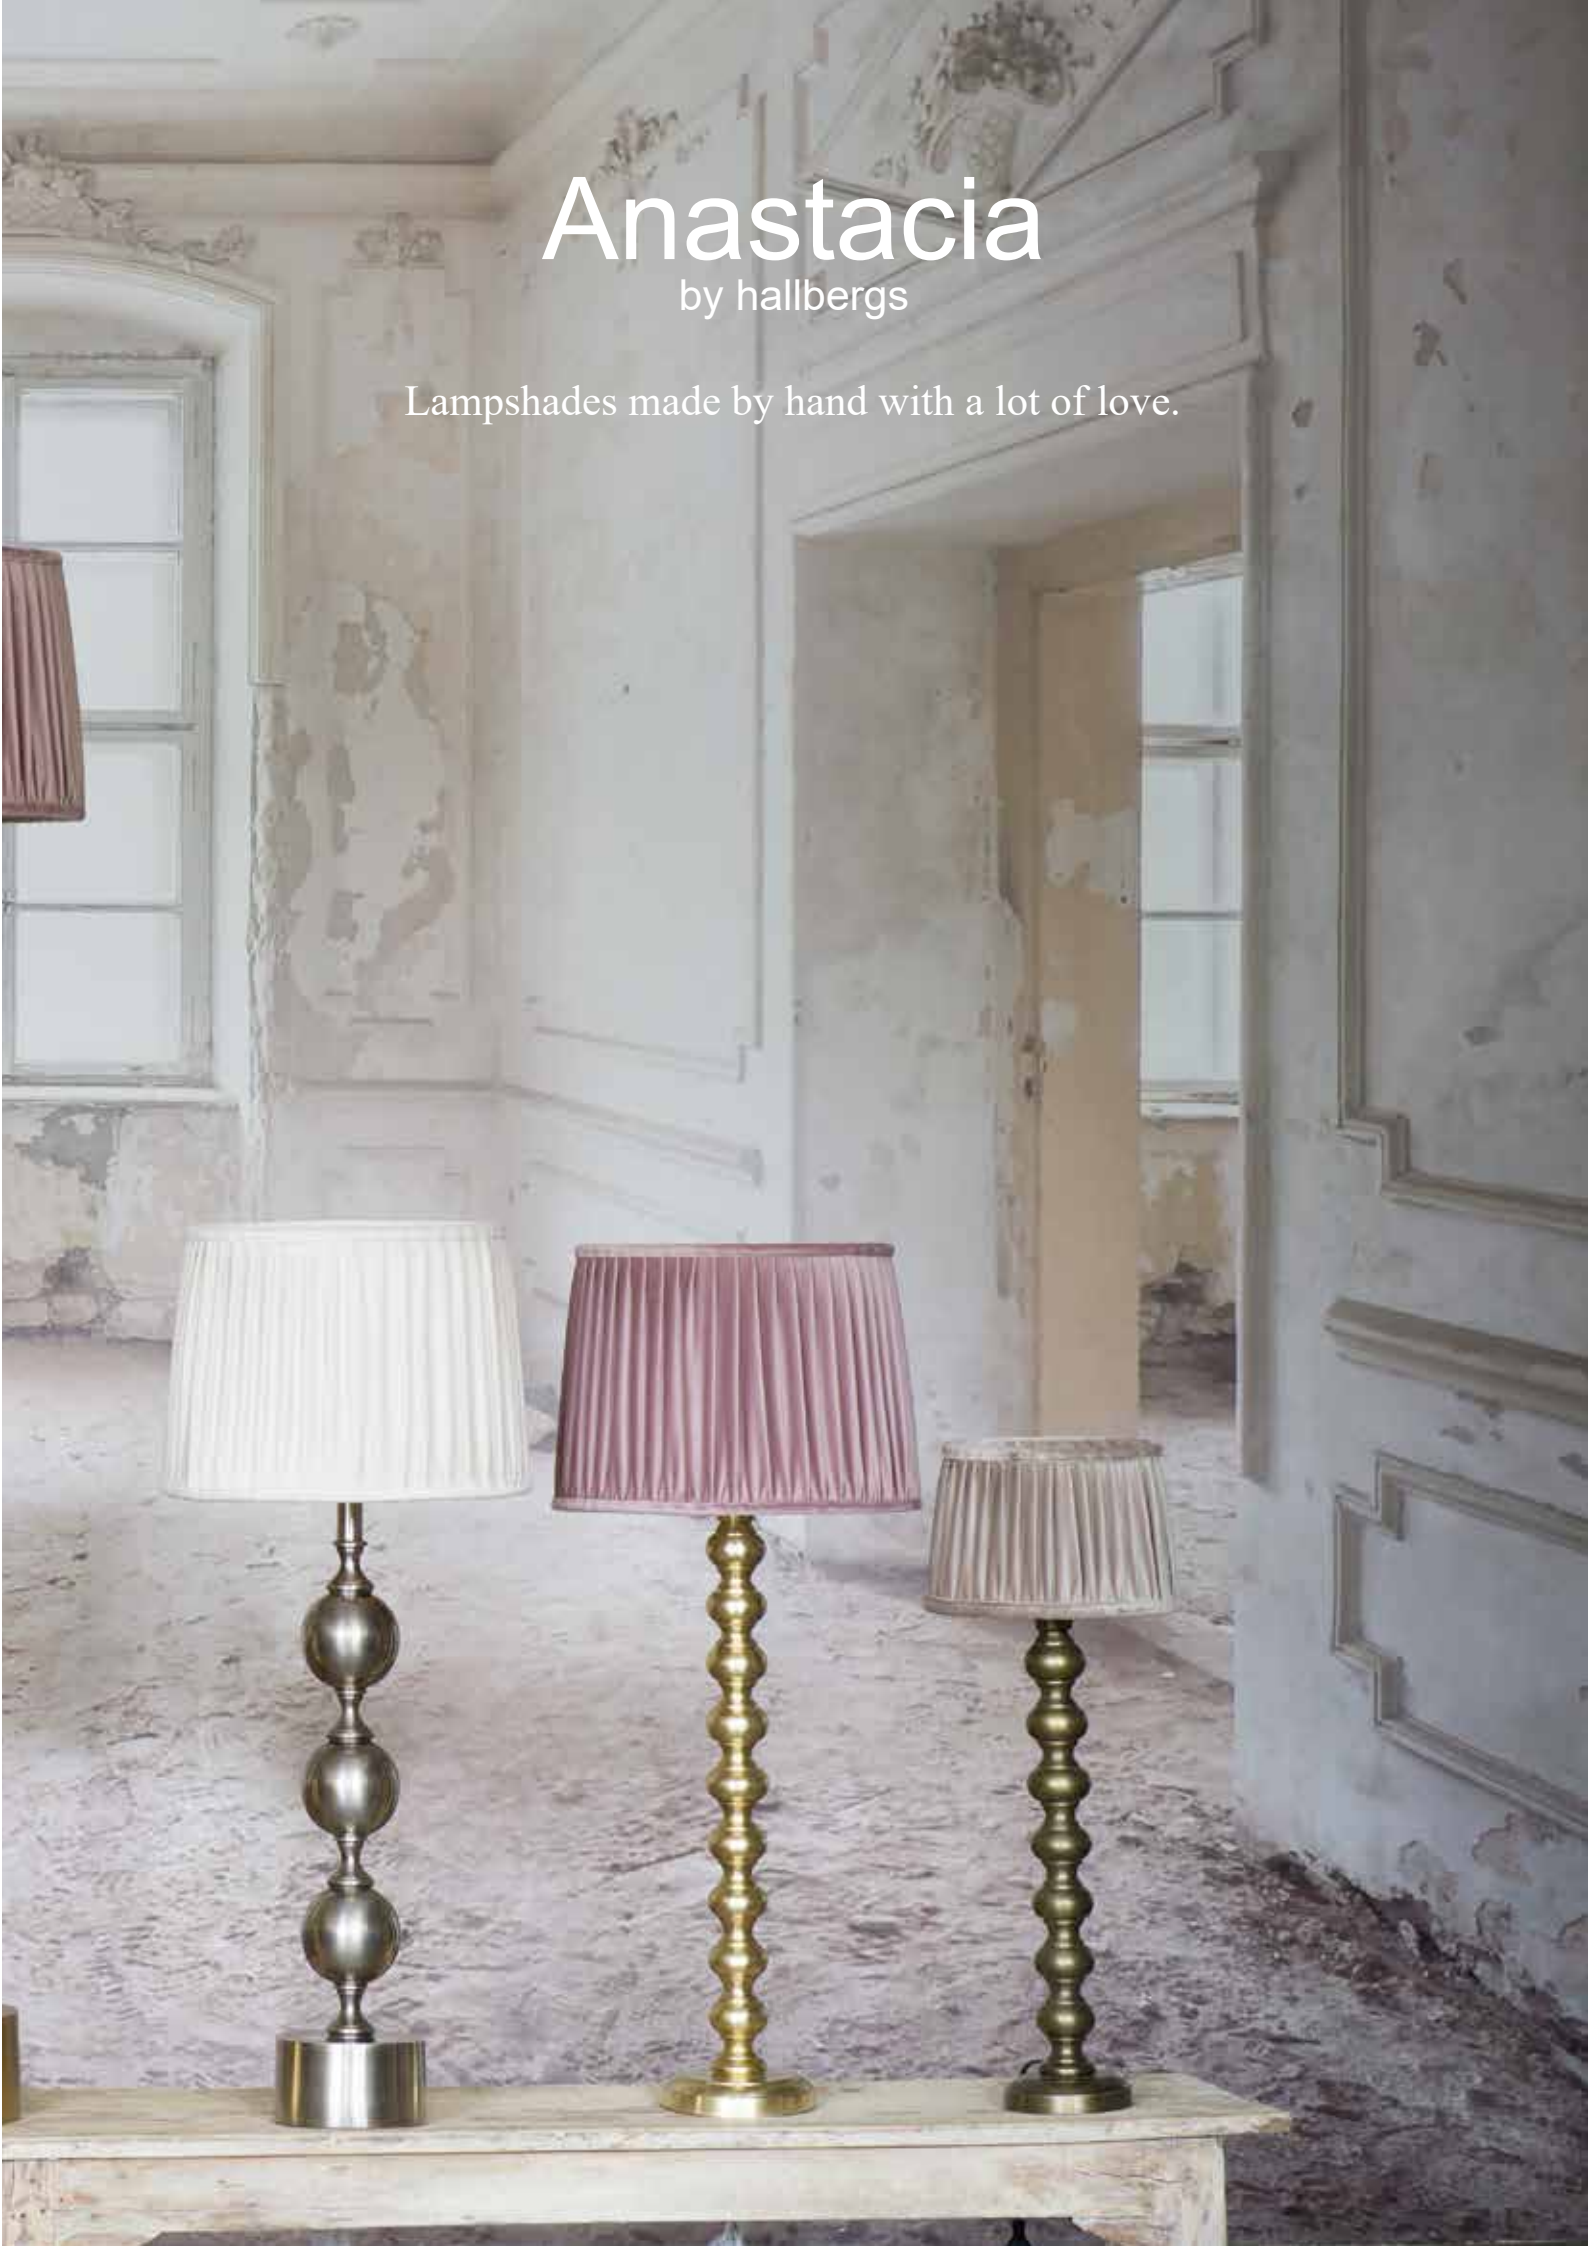

Anastacia

by hallbergs

Lampshades made by hand with a lot of love.