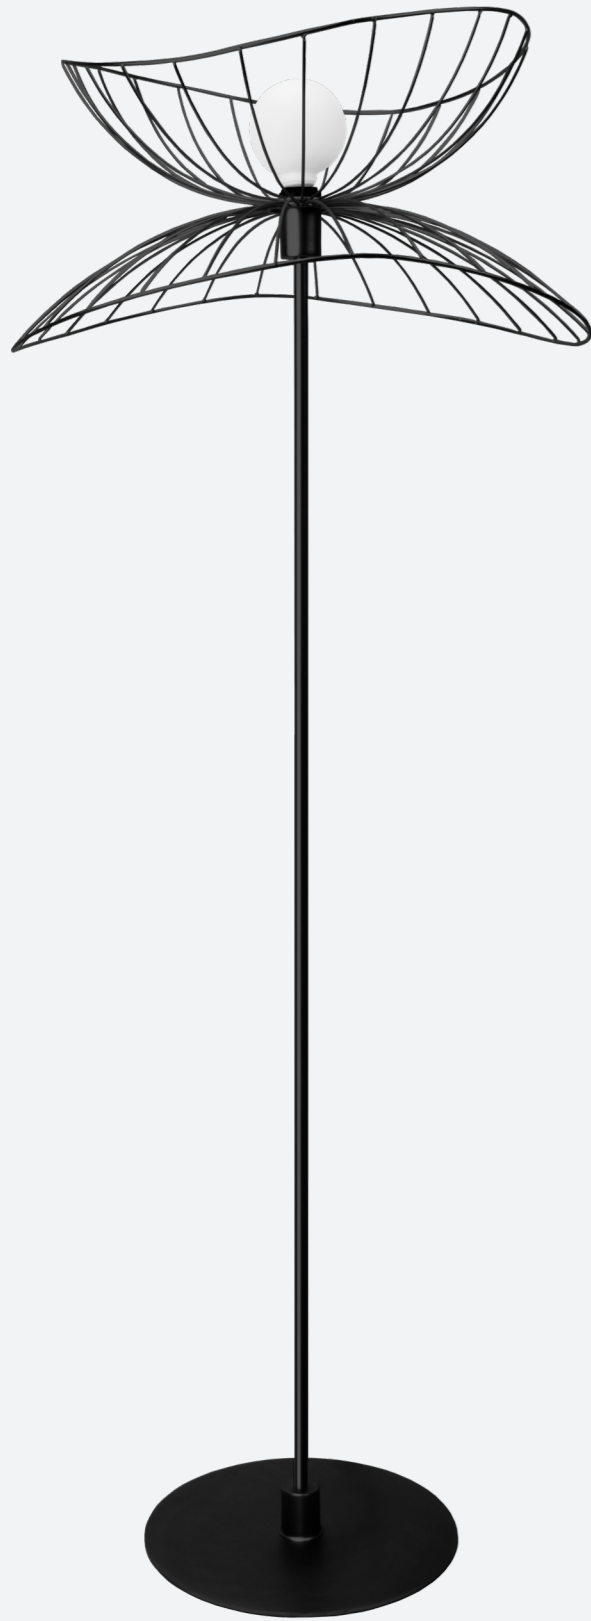

NEW

RAY

Design by: Patrick Hall

2080-11 (black)