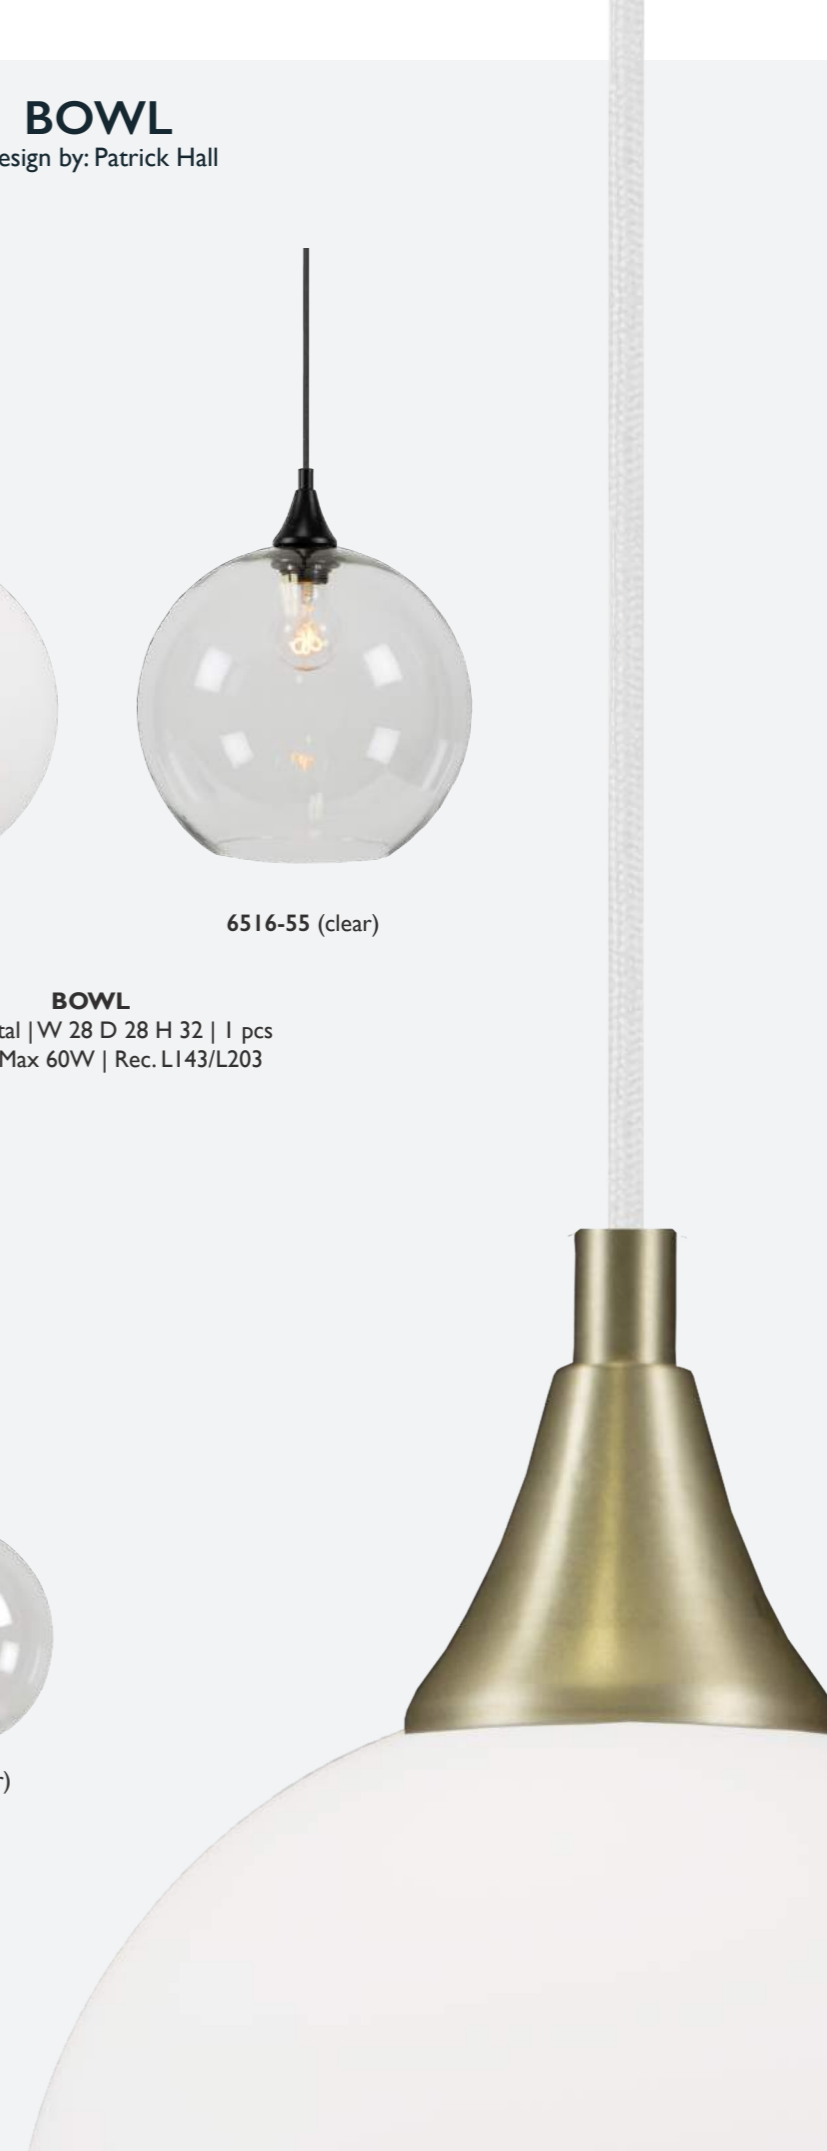

BOWL MINI
Glass/Metal | W 15 D 15 H 18 | 4 pcs
1xE14 | Max 40W | Rec. L160/L201