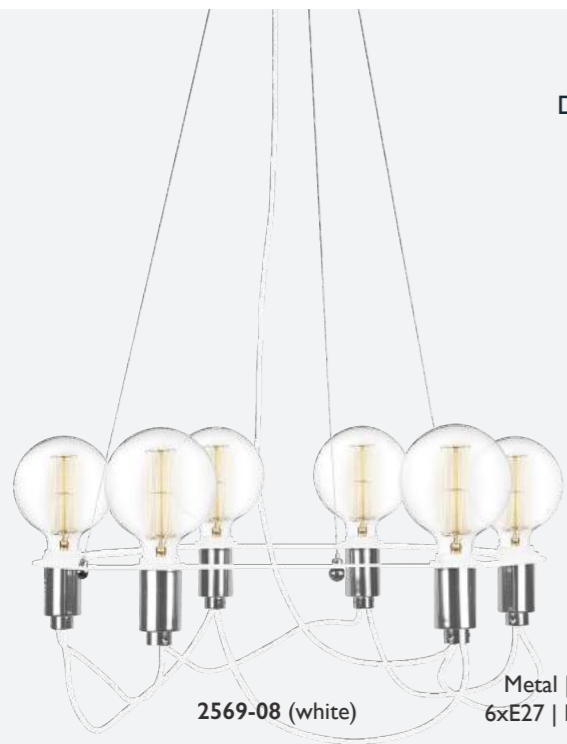

CABLES

Design by: Patrick Hall

2569-08 (white)