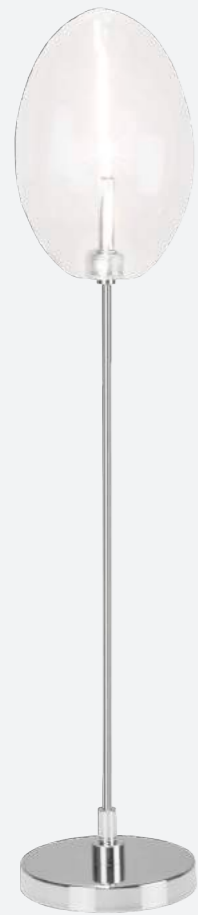

NEW

DROPS

Design by: Patrick Hall

6281-52 (chrome)