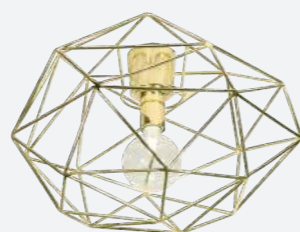

4630-63 (brass)