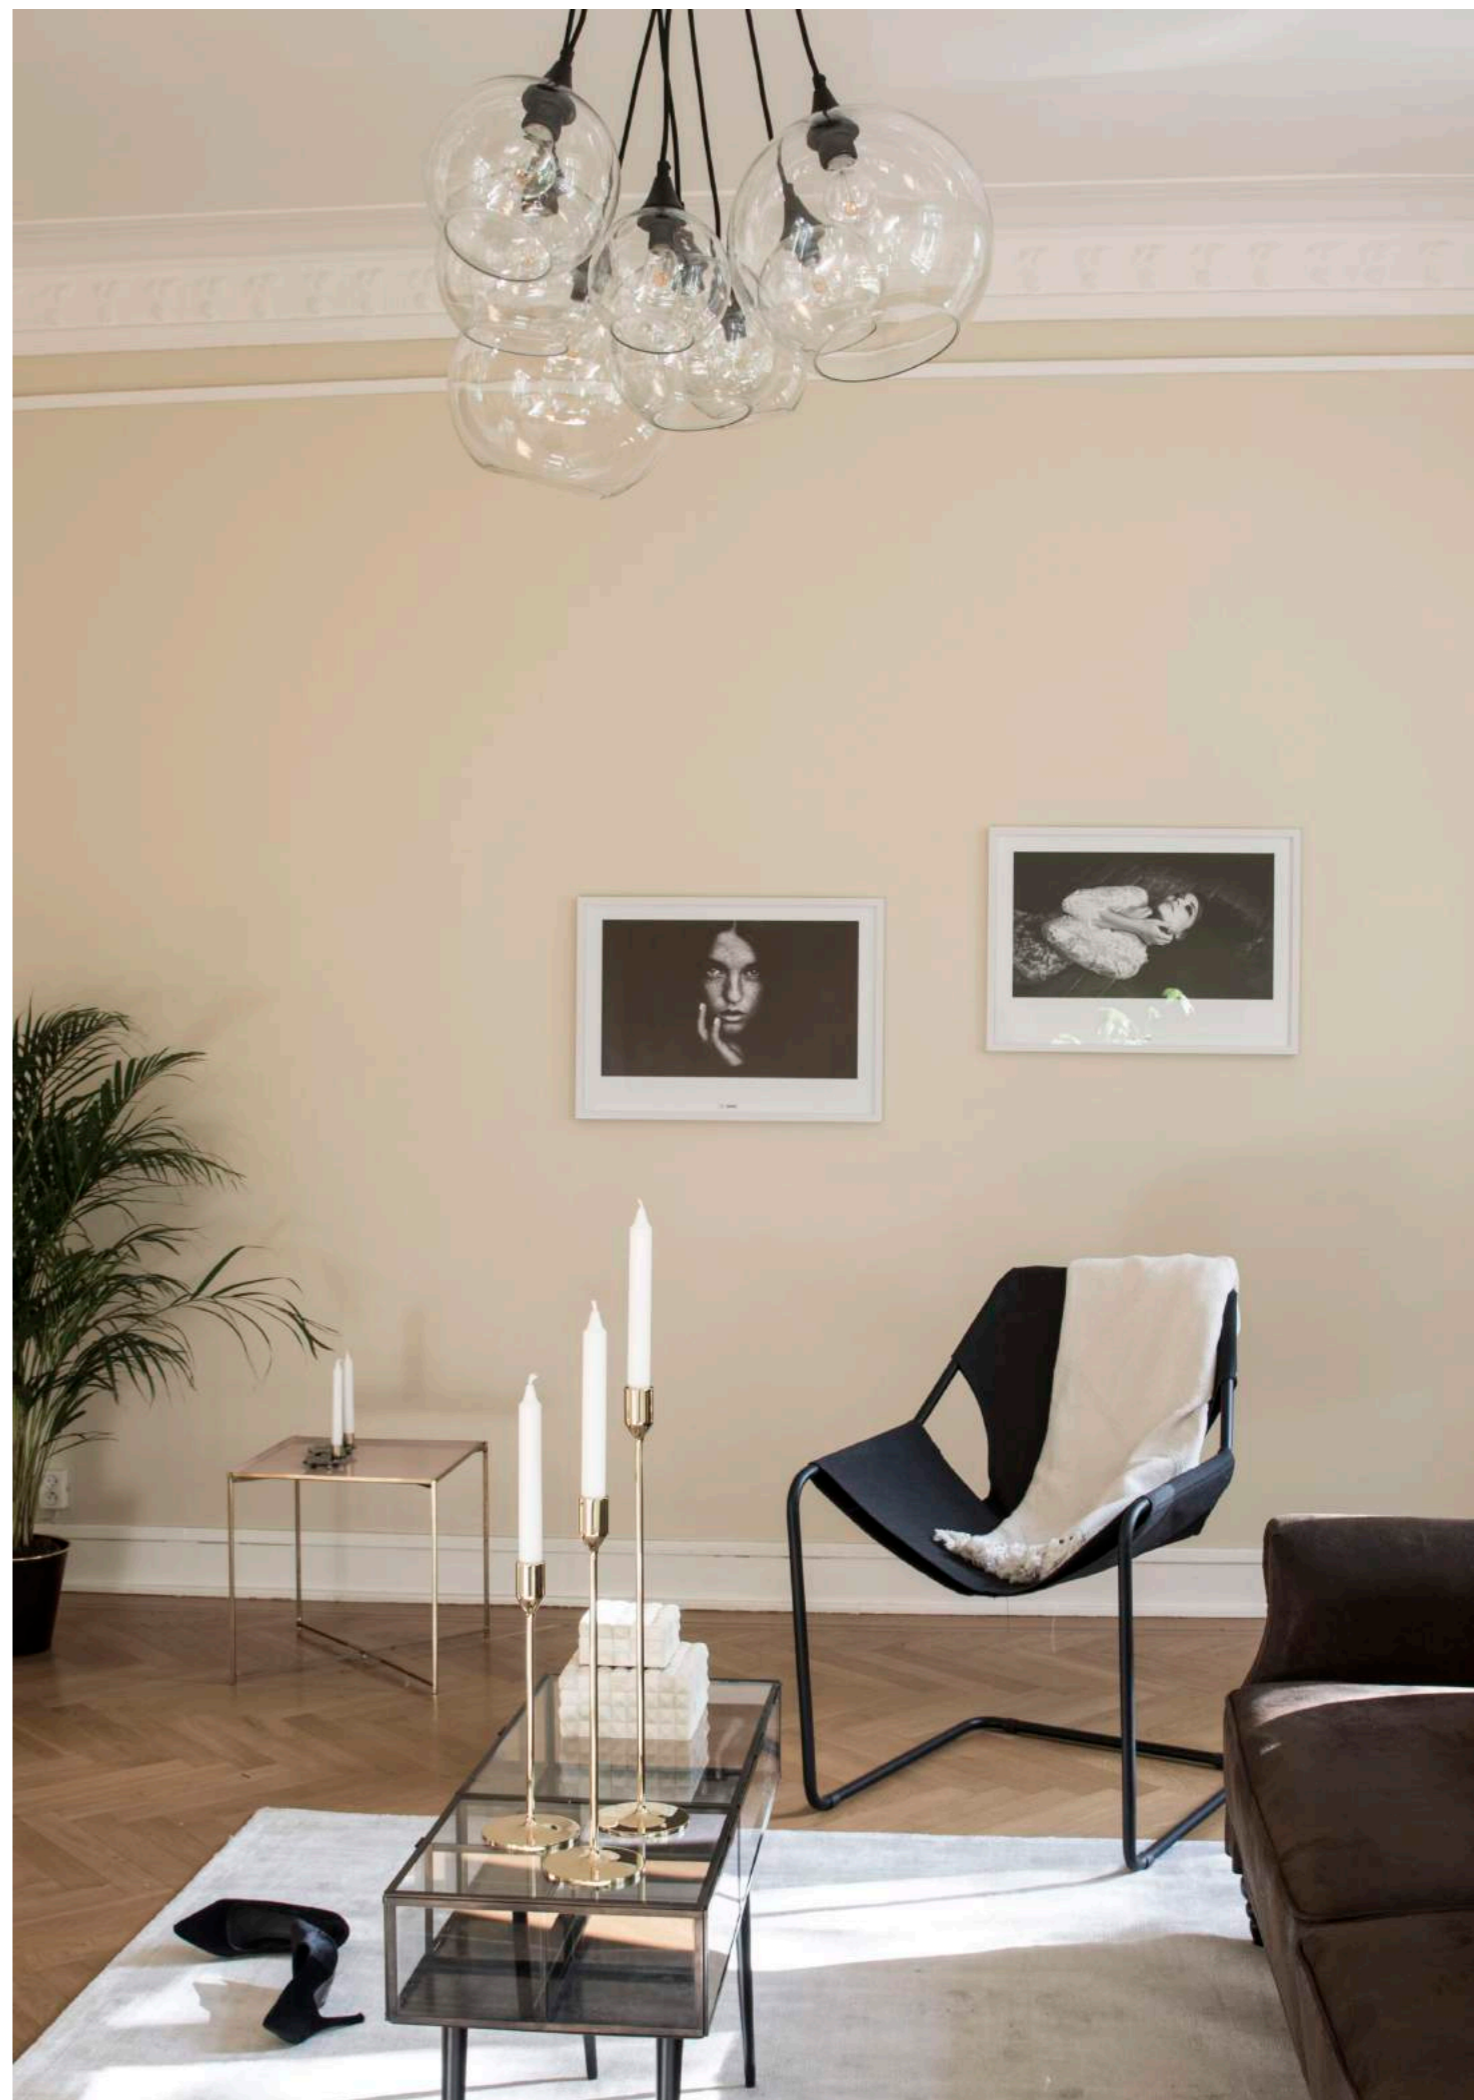

PALLAS

Design by: Patrick Hall

PALLAS
Glass/Textile | W 80 D 80 H 40-240 | 1 pcs
3xE14+6xE27 | Max 40W+60W | Rec. L201/L203

Magnificent pendant Pallas with nine separately hanging glass balls in three different sizes. two meter long textile cable and extra large ceiling cup. Easy to adjust in height.

PALLAS
Glass/Textile | W 80 D 80 H 30 | 1 pcs
3xE14+6xE27 | Max 40W+60W | Rec. L166/L143