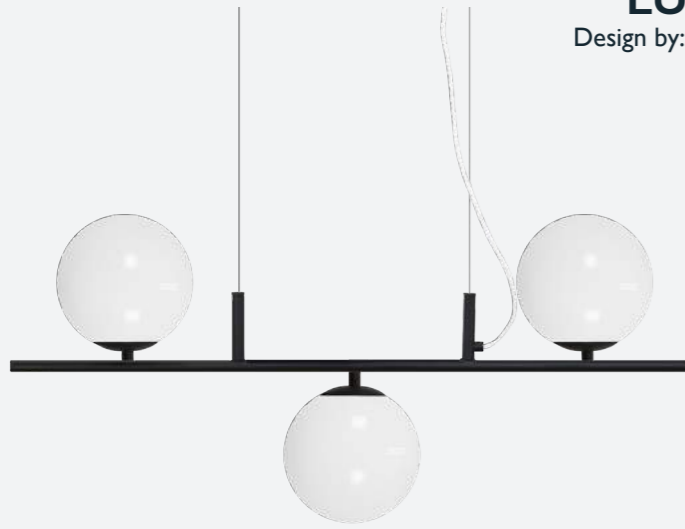

LUNA

Design by: Patrick Hall

2750-11 (black)

LUNAT

Metal/Glass | W 85 D 17 H 20 | 1 pcs
3xE14 | Max 40W | Rec. L166

2850-11 (black)