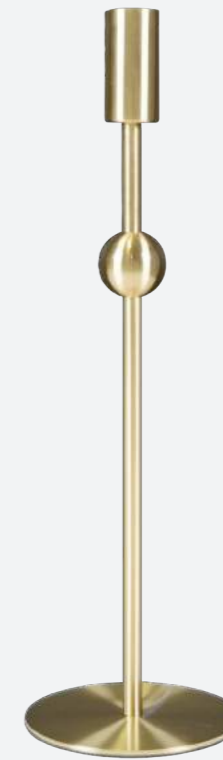

2229-65 (brushed brass)