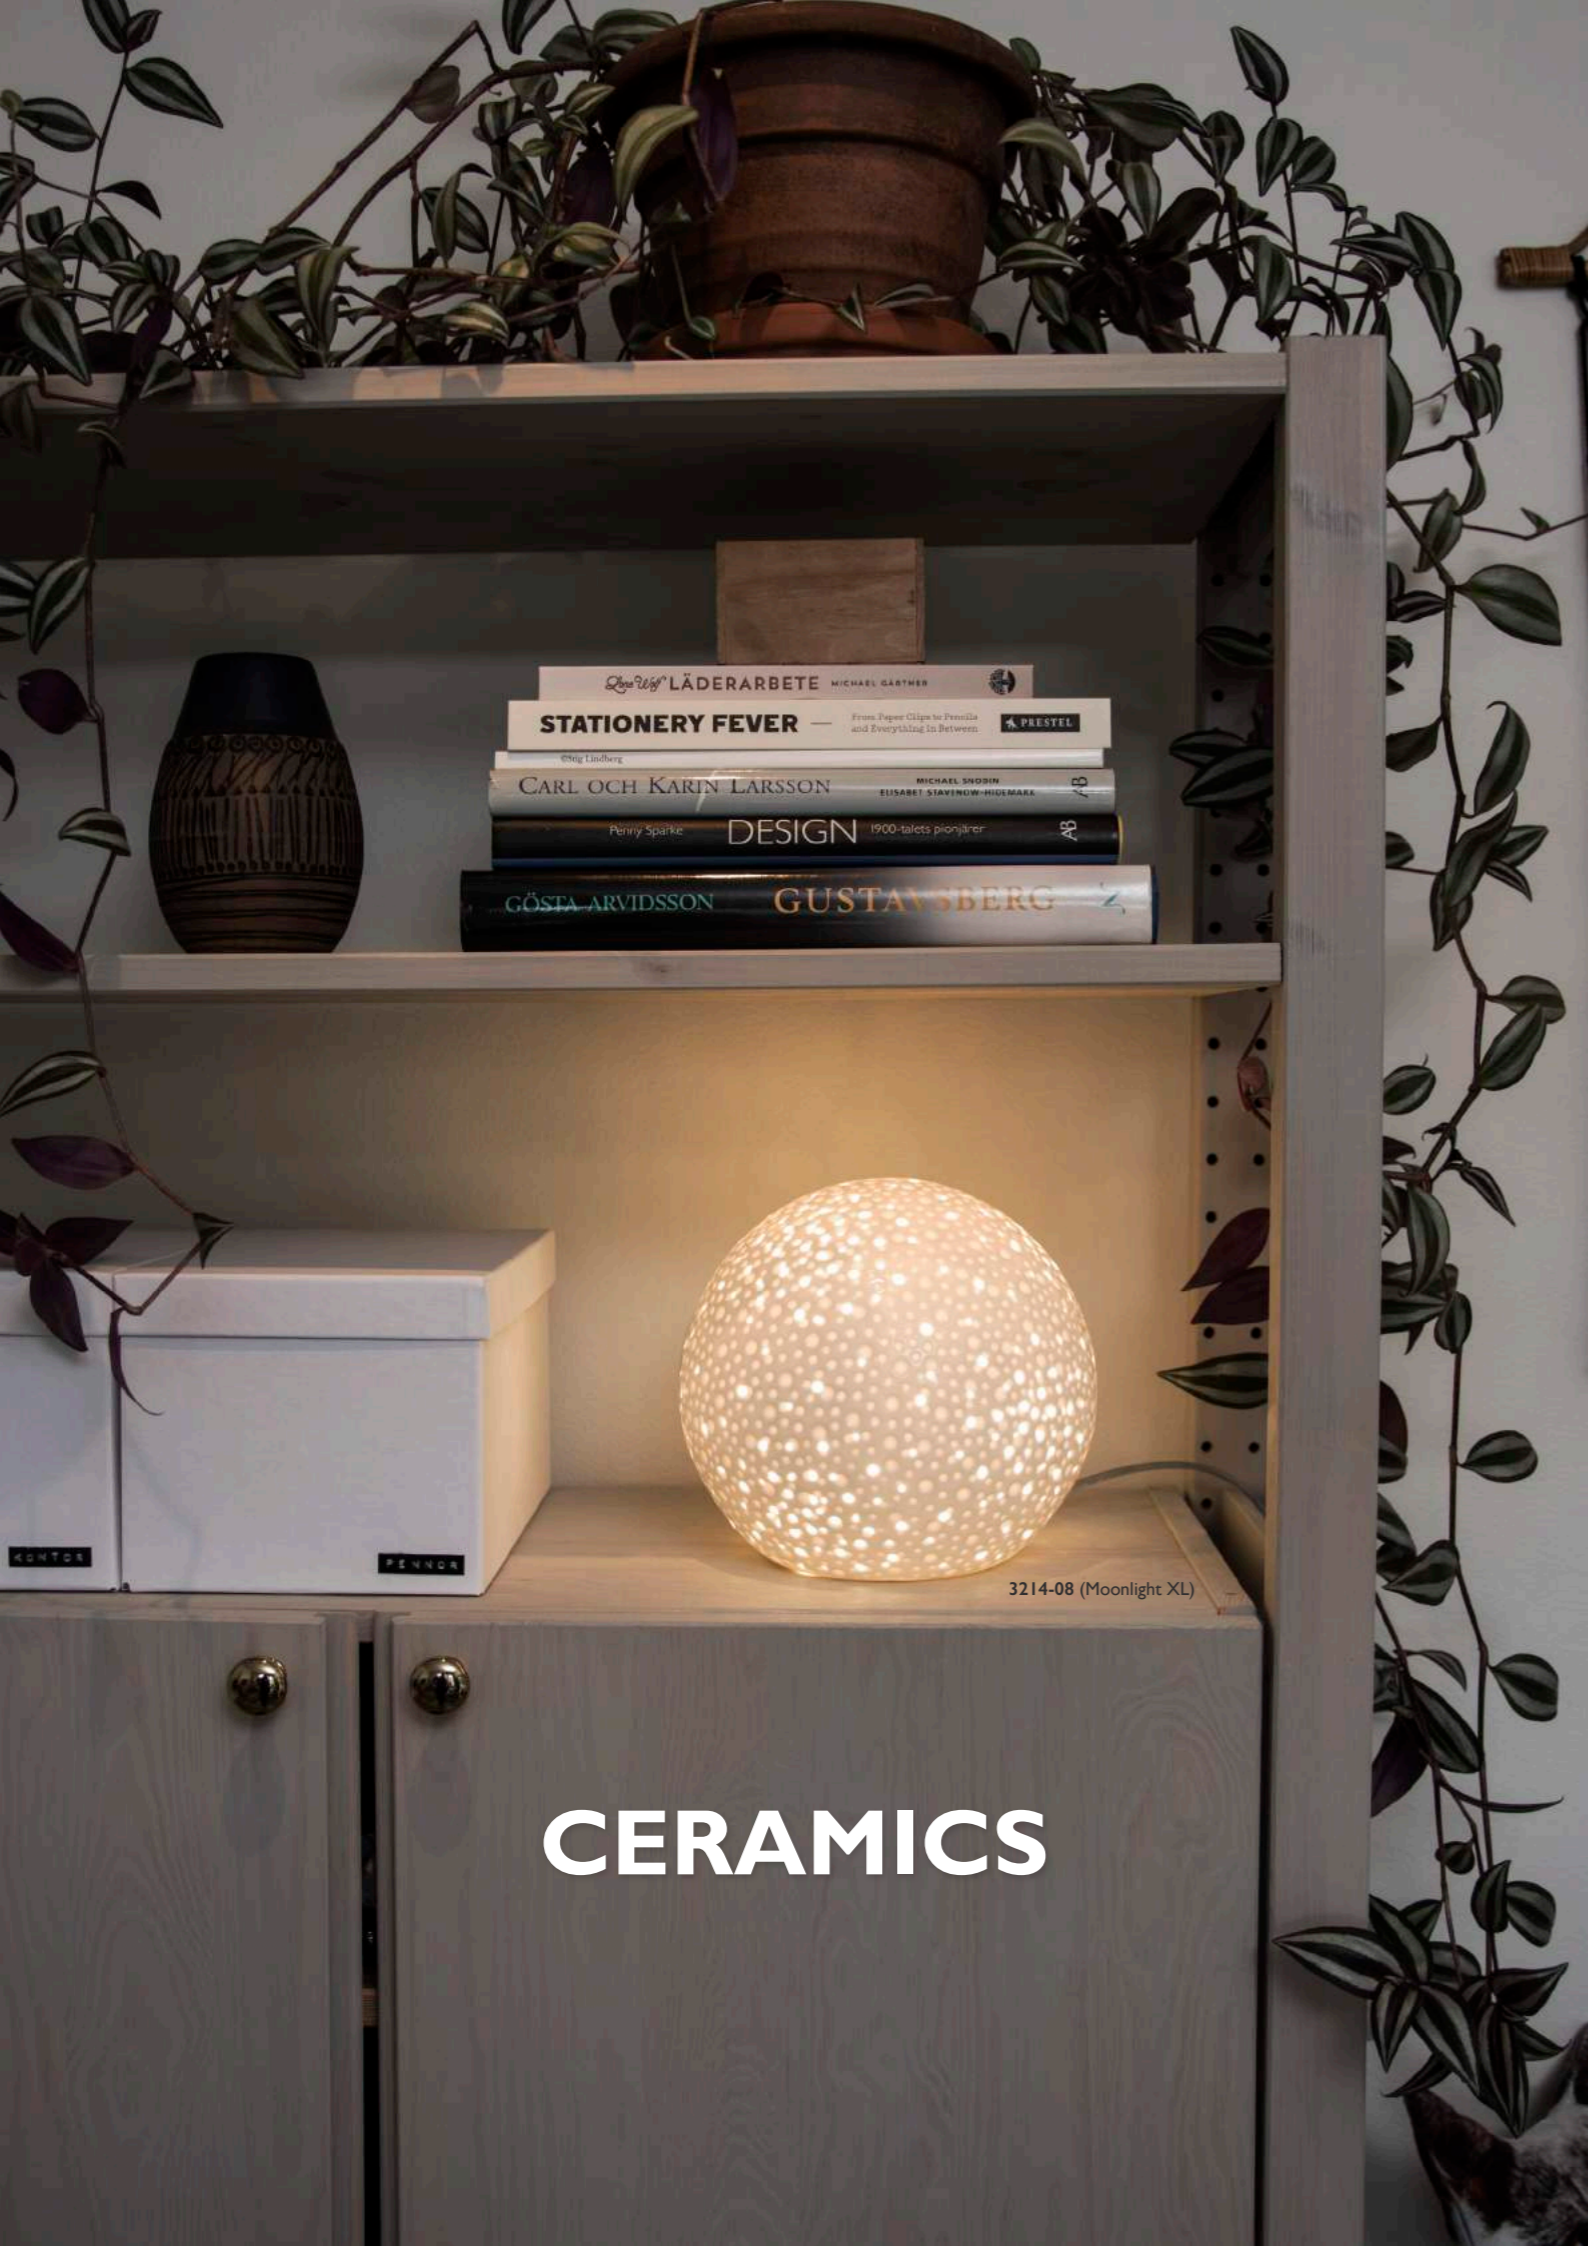

CERAMICS

In the modern society of today it can be pleasant to go back in time and remind ourselves of materials that derive from history. Ceramics has been seen within the whole interior industry a lot during the year of 2018 and we do believe that this trend will continue. This rough material is down to earth and also a perfect contrast to soft textiles such as velvet that no one has missed is one of the greater interior trends right now.

In our product range we have welcomed earthy colours such as taupe (grey), white and matt black. Playfulness is also something that is trendy within the ceramics world, please note our kitschy lamp Zebra that is a frisky interior detail to place in your home.

Other new lamp series of this year are Moonlight and Peak. These lamps are in all simplicity made of white ceramics, but really do become nice pieces because of the patterns that are stamped in the armatures. The patterns create a magical light spread and shadows that for sure will transform your mood a dark and cozy evening.