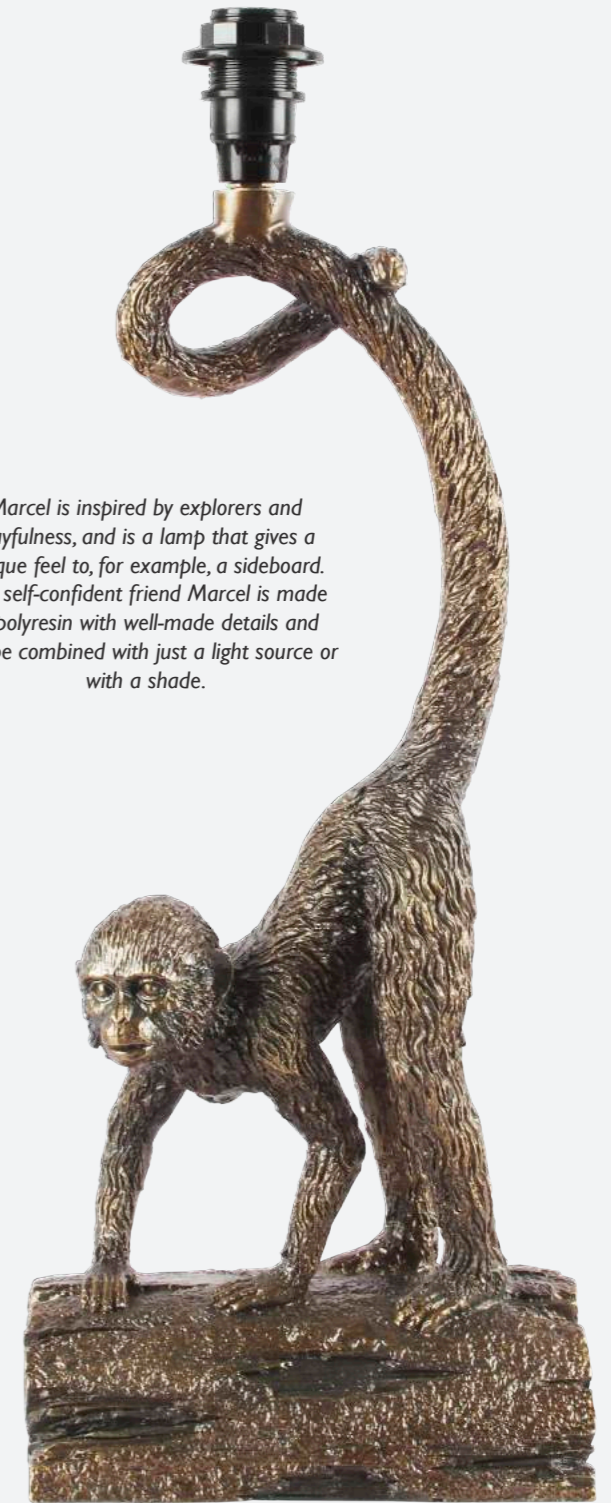

1321-11 (black)

PUFF
Polyserin | W 11 D 10 H 26 | 6 pcs
1xE27 | Max 60W | Rec. L202

MARCEL

NEW

1222-11 (black)

1222-51 (antique brass)

Marcel is inspired by explorers and playfulness, and is a lamp that gives a unique feel to, for example, a sideboard. Our self-confident friend Marcel is made of polyresin with well-made details and can be combined with just a light source or with a shade.