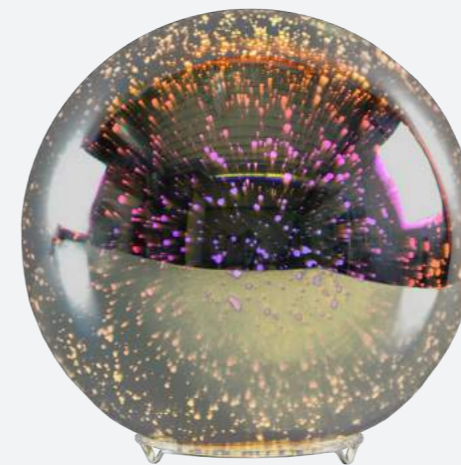

FIREWORKS

6204-55 (clear/multi)