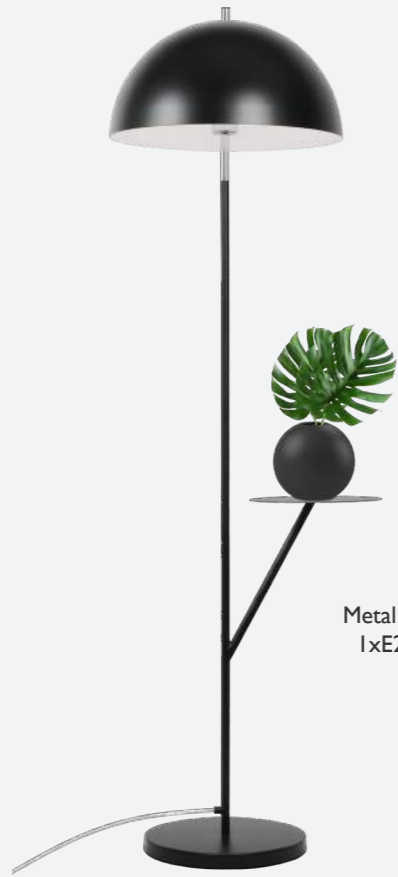

Shift is a flexible lamp suitable for various kinds of homes. You can adjust its diameter from 60-120 cm.

BUTLER

Design by: Malin Lundmark

4040-11 (black)

4040-08 (white)

BUTLER
Metal | W 40 D 40 H 150 | 1 pcs
1xE27 | Max 60W | Rec. L145