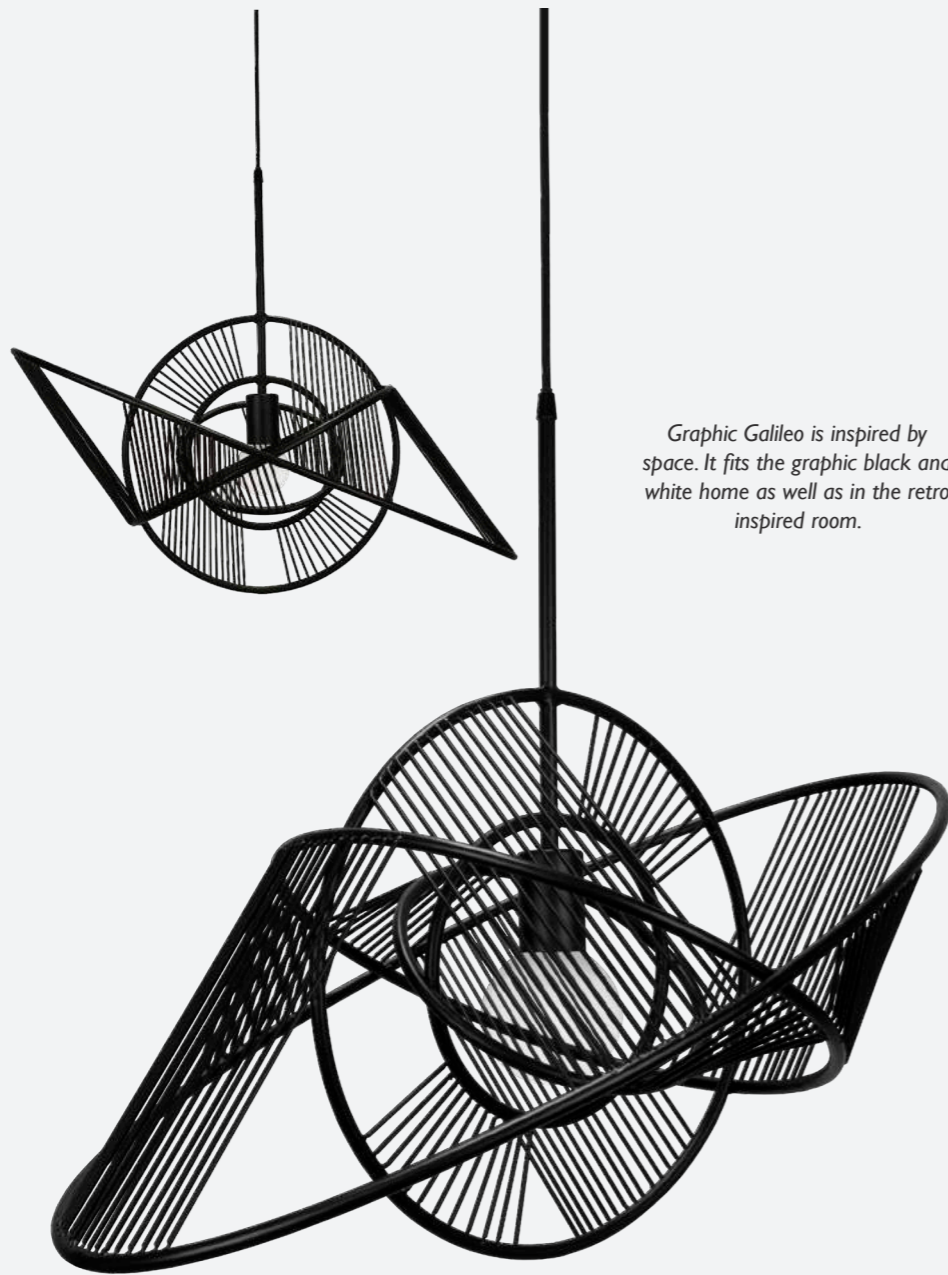

NEW

GALILEO

Design by: Tess Palm

Graphic Galileo is inspired by space. It fits the graphic black and white home as well as in the retro inspired room.

4734-11 (black)

GALILEO

Metal | W 70 D 42 H 48 | 1 pcs
1xE27 | Max 60W | Rec. E1 I2