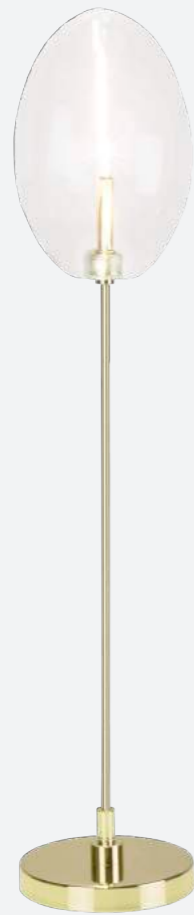

6281-63 (brass)