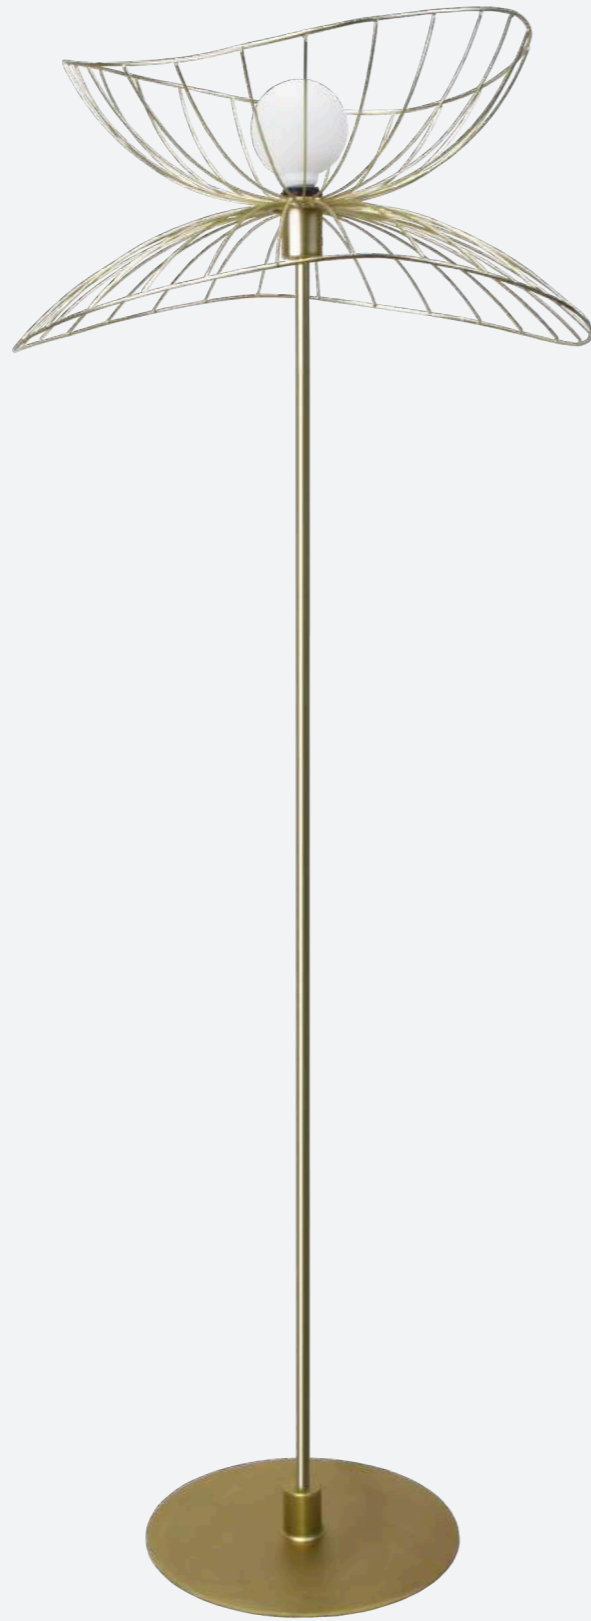

2080-65 (brushed brass)

RAY
Metal | W 60 D 60 H 160 | 1 pcs
1xE27 | Max 60W | Rec. L204/E112