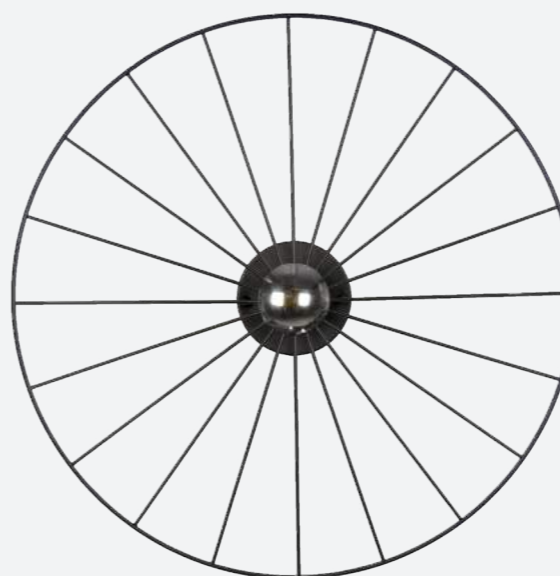

4604-11 (black)