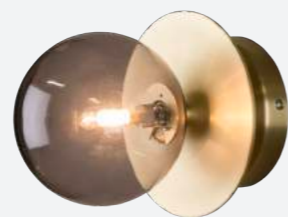

6941-08 (white/black)

6941-56 (smoke/brushed brass)