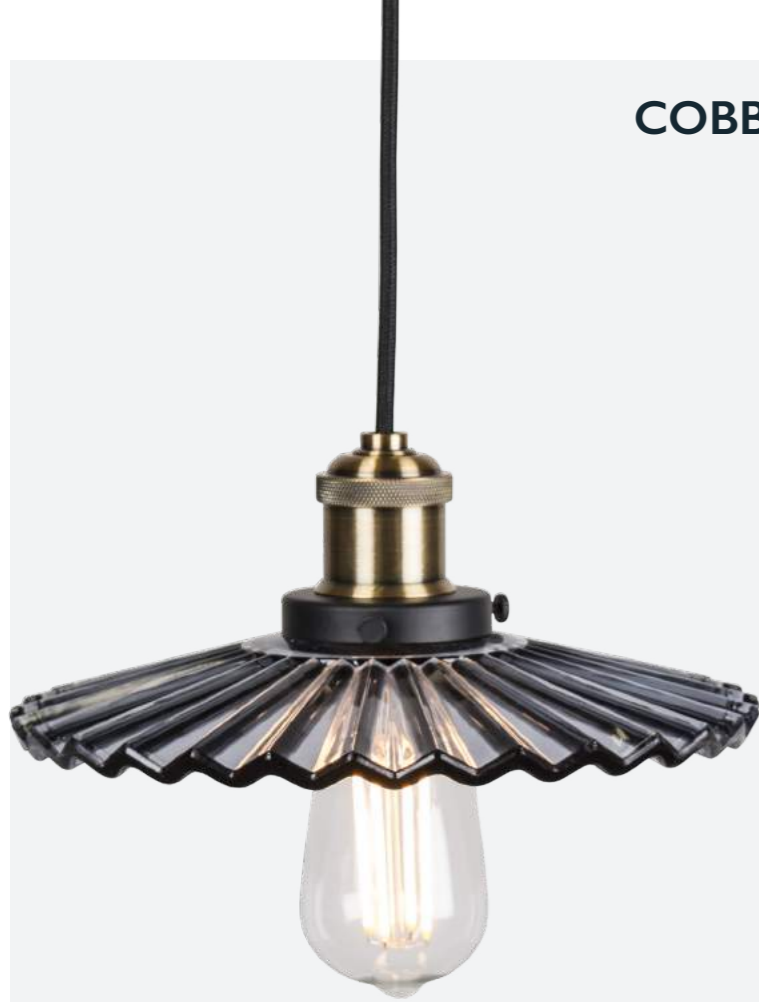

COBBLER

6413-56 (smoke)