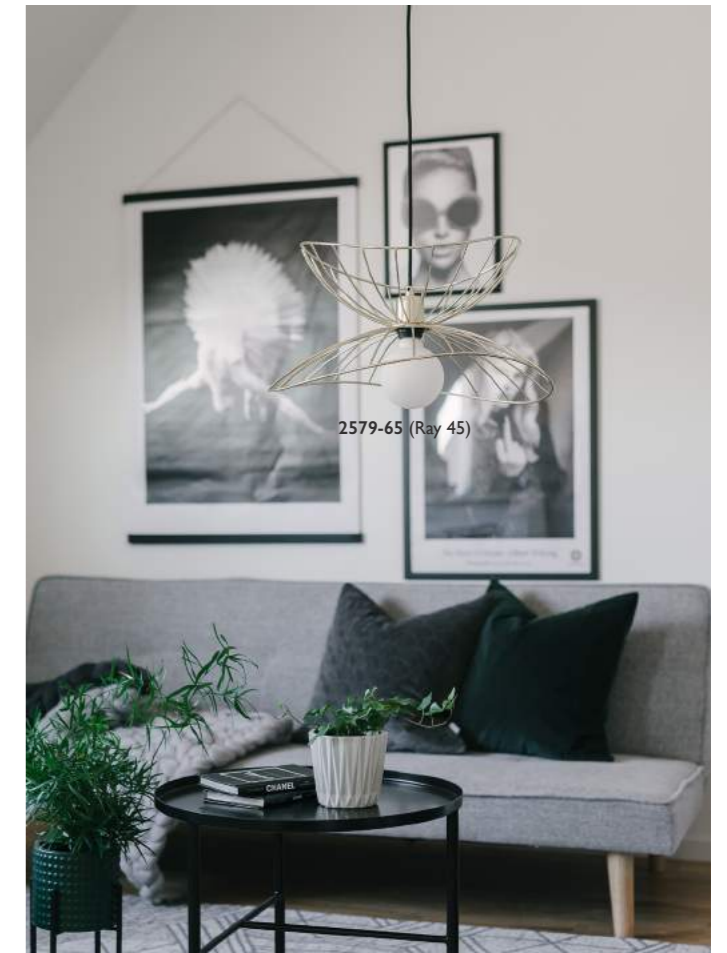

2579-65 (Ray 45)