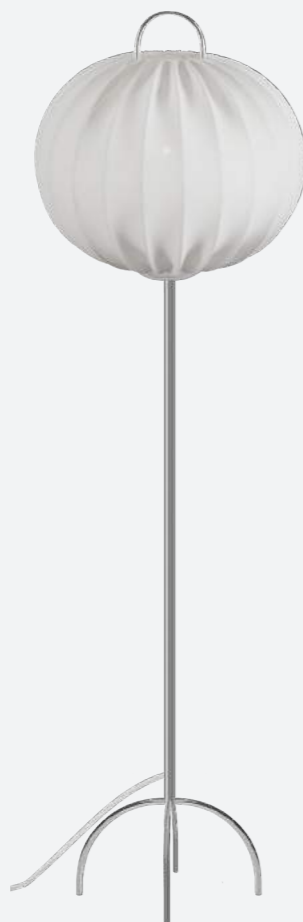

2006-65 (brushed brass)

2006-52 (chrome)

2106-65 (brushed brass)

2106-52 (chrome)

SCANDI

Design by: Malin Lundmark

SCANDI
Linen/Metal | W 42 D 42 H 145 | 1 pcs
1xE27 | Max 60W | Rec. L179

SCANDI
Linen/Metal | W 25 D 25 H 40 | 1 pcs
1xE27 | Max 60W | Rec. L179