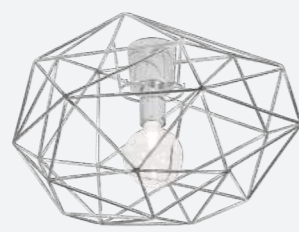

4630-52 (chrome)