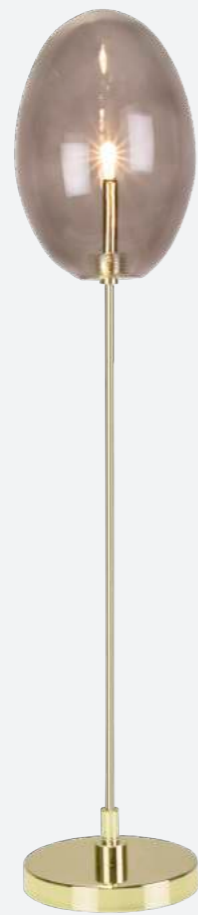

6281-56 (smoke)