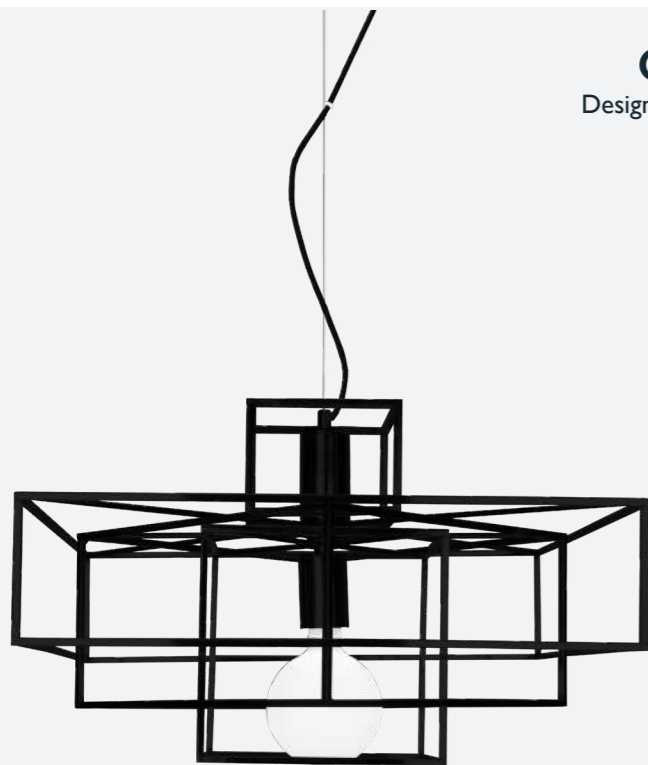

CUBE

Design by: Patrick Hall

6510-11 (black)